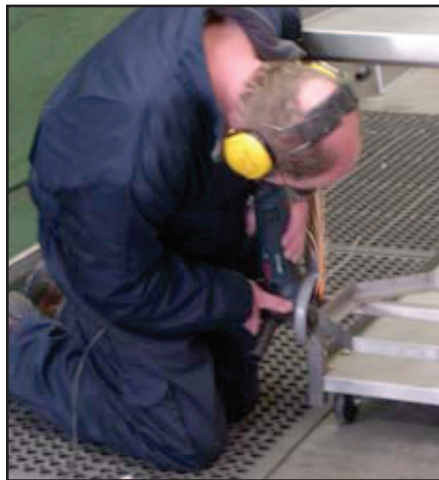

Mistan Fabrications are experts in all aspects of welding and fabrication and are proud to have been part of many specialist and unusual projects. A large number of companies in a wide variety of industries including Joinery and carpentry, food processing, bespoke furniture manufacturers, catering equipment manufacturers and many more, have made use of their expertise in manufacturing items in stainless steel, sheet metal and aluminium.

Over the years these Products and Services have included:-

Canopies, Ductwork, On Site Facilities, Acoustic Booths, Kitchen Equipment, Stainless Steel One Off's, Batch Work Prototypes, Aluminium Work, Welding - Mig & Tig, Conveyoring, Equipment Modifications, Pipe work etc etc.

At Lingwood, we focus on understanding exactly what our customers requirements are. Our fabricator will meet with you, understand your needs and then quote exactly for the work that is required, nothing more and nothing less.

Most of our customers have been working with us for many years. They trust us to get the job right, first time. They also know that the quality of workmanship and service will always be of the highest standard.

If you have a specific project that you think we can help with then please do not hesitate to contact us. Your enquiry will always be dealt with quickly and efficiently by our team of experienced professionals

For some examples of the wide range of projects that we have been involved in please take a look at the photographs on the reverse of this leaflet.

Please remember that this is only a very small example of the things that we can do

For further information – Contact: Sales@lingwood.net or call - 01449 771202

Units 7, 8 & 9 Tomo Business Park, Creeting Road, Stowmarket, Suffolk, IP14 5AY